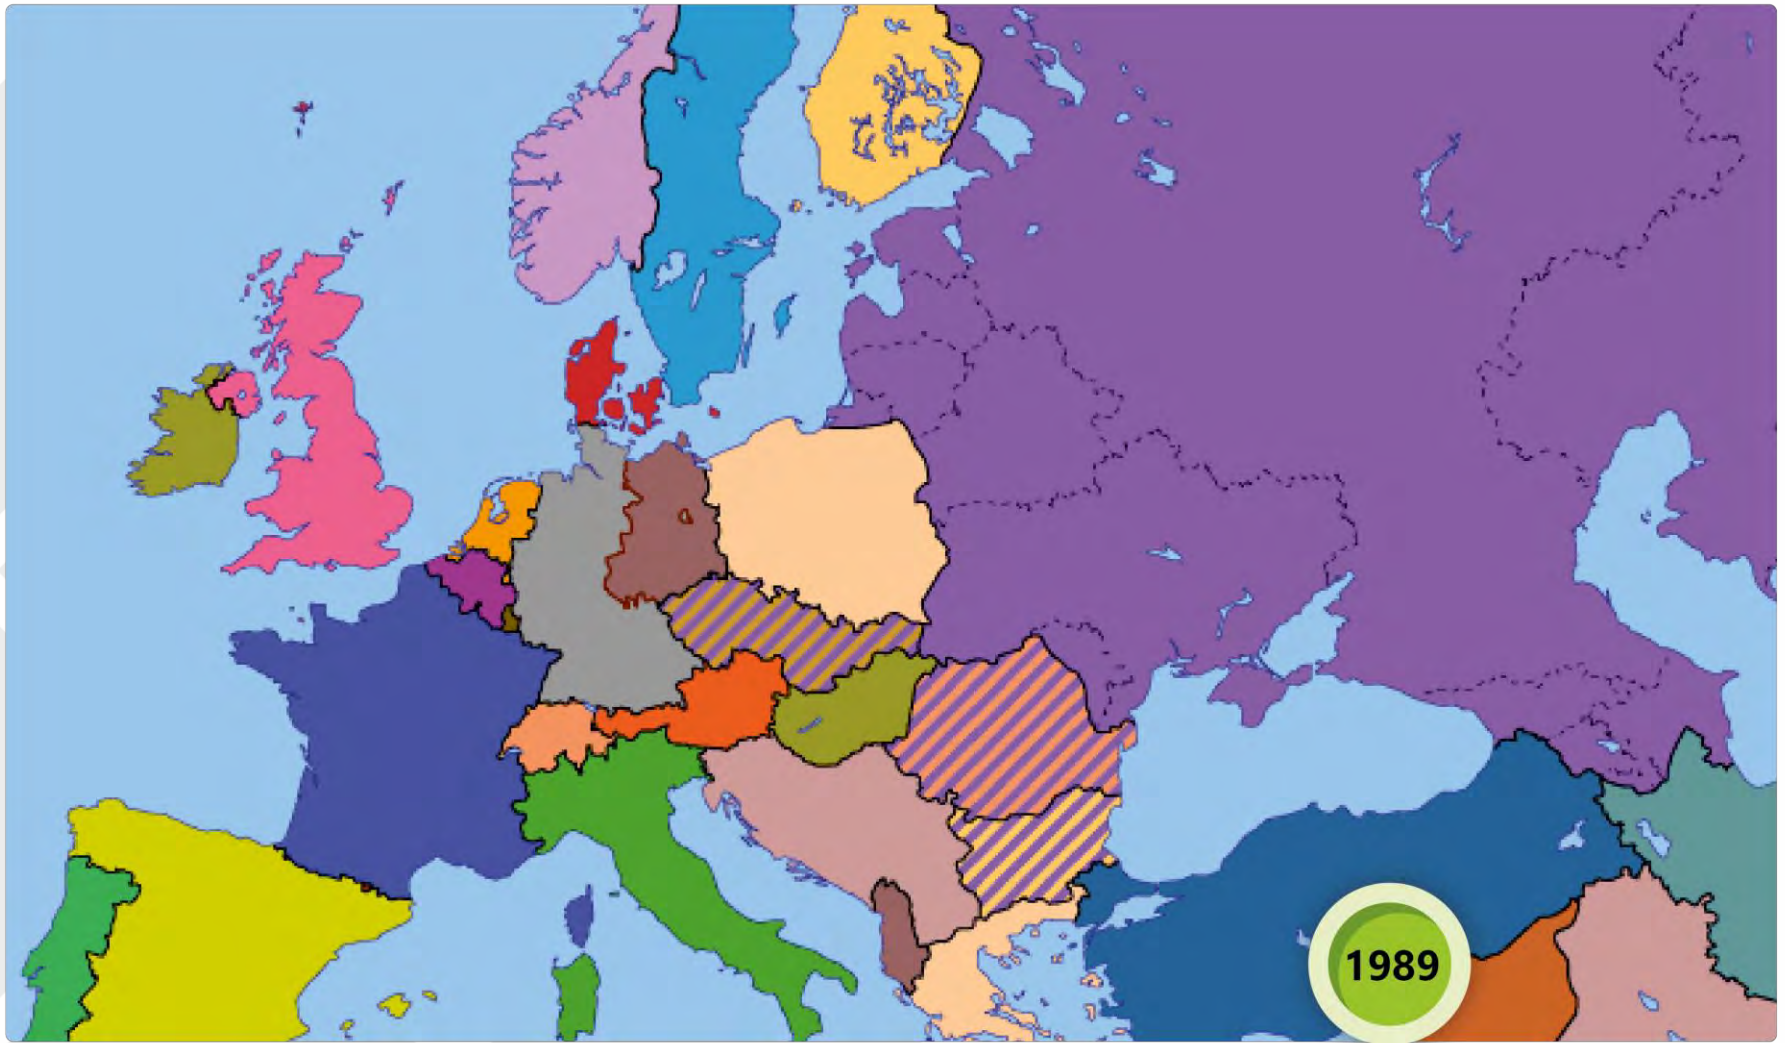

ABS Excursion, 2018

Cross-border cooperation around Hungary since 1989

*Photo: A West German man uses a hammer and chisel to chip off a piece of the Berlin Wall as a souvenir in November 1989. DoD photo
<http://archive.defense.gov/news/newsarticle.aspx?id=56561>*

source: <http://omniatlas.com/maps/europe/18300614/>

source: <http://omniatlas.com/maps/europe/18300614/>

source: <http://omniatlas.com/maps/europe/18300614/>

source: <http://omniatlas.com/maps/europe/18300614/>

source: <http://omniatlas.com/maps/europe/18300614/>

source: <http://omniatlas.com/maps/europe/18300614/>

CESCI | IMPACTS OF EU ACCESSION TO BORDER TRAFFIC (2004-2013)

2. Cross-border cooperation around Hungary