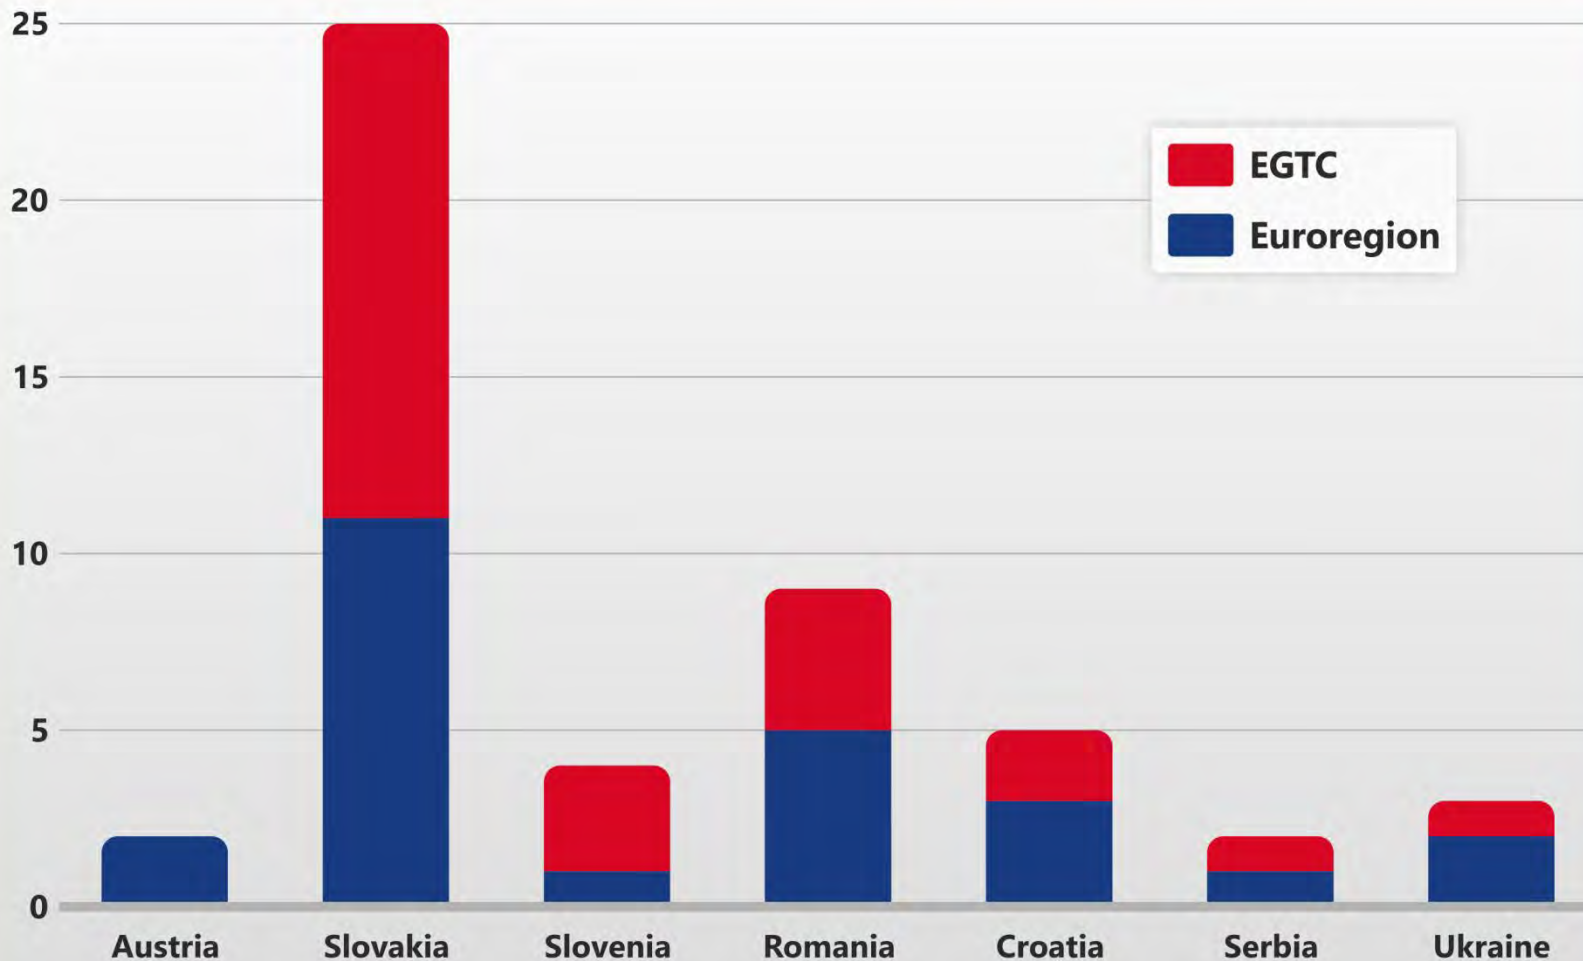

Institutionalised cooperation (Euroregions and EGTCs)

CESCI

INSTITUTIONALISED CROSS-BORDER COOPERATION AROUND HUNGARY