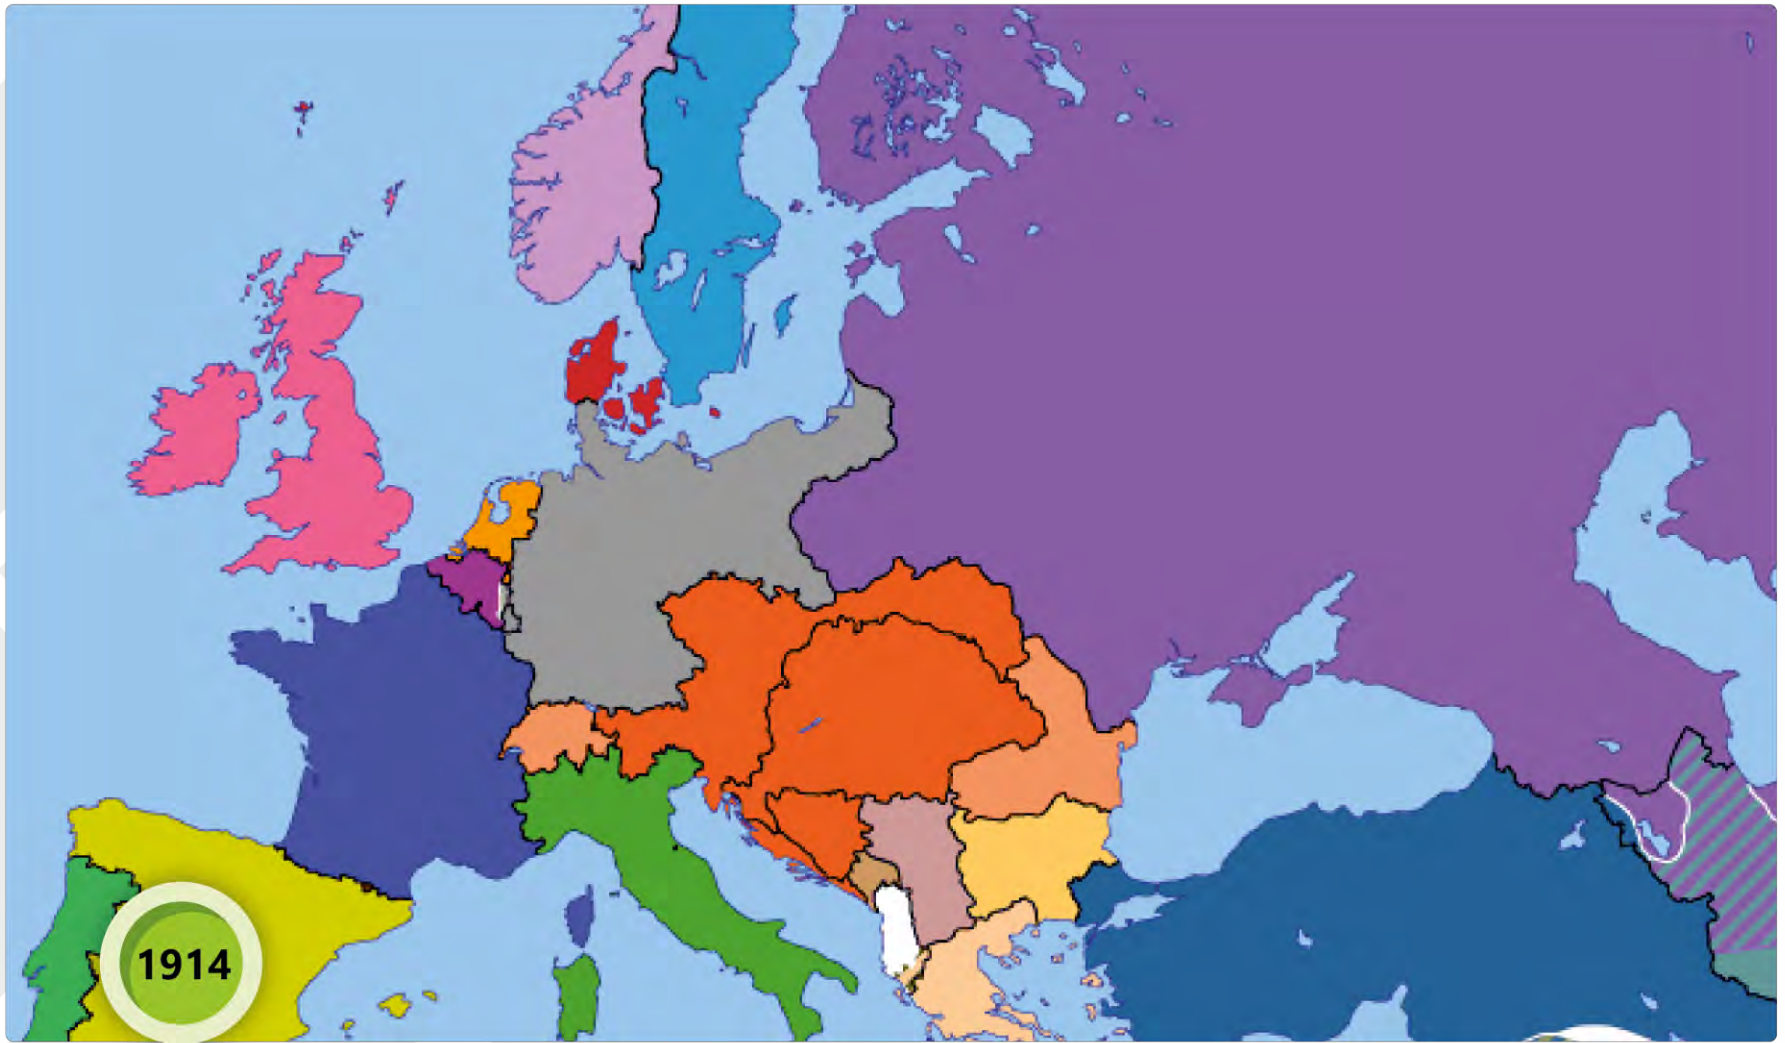

ABS Excursion, 2018

Cross-border cooperation around Hungary since 1989

*Photo: A West German man uses a hammer and chisel to chip off a piece of the Berlin Wall as a souvenir in November 1989. DoD photo
<http://archive.defense.gov/news/newsarticle.aspx?id=56561>*

1406 Budapest, Pf. 7.

www.cesci-net.eu

cesci@cesci-net.eu

1. General overview of the Hungarian borders
2. Cross-border cooperation around Hungary
3. Brief introduction of CESCI

1. General overview of the Hungarian borders

source: <http://omniatlas.com/maps/europe/18300614/>

source: <http://omniatlas.com/maps/europe/18300614/>

source: <http://omniatlas.com/maps/europe/18300614/>

source: <http://omniatlas.com/maps/europe/18300614/>