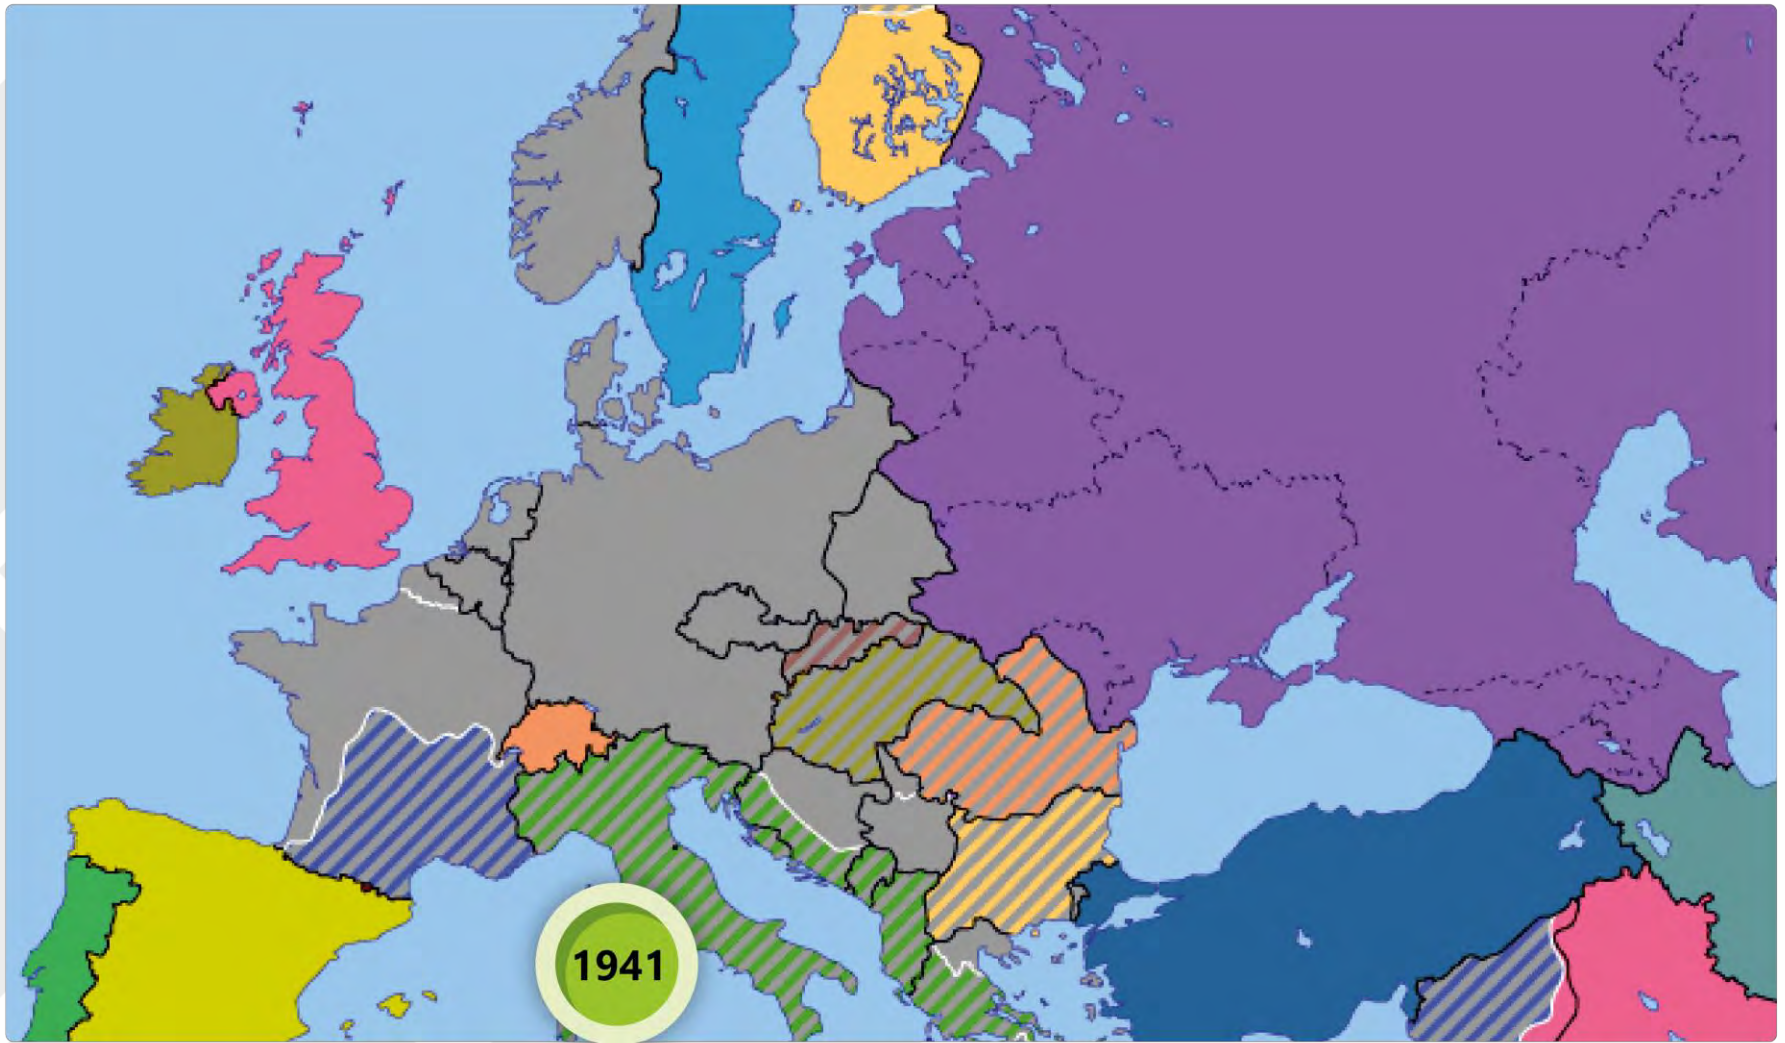

ABS Excursion, 2018

Cross-border cooperation around Hungary since 1989

*Photo: A West German man uses a hammer and chisel to chip off a piece of the Berlin Wall as a souvenir in November 1989. DoD photo
<http://archive.defense.gov/news/newsarticle.aspx?id=56561>*

source: <http://omniatlas.com/maps/europe/18300614/>

source: <http://omniatlas.com/maps/europe/18300614/>

source: <http://omniatlas.com/maps/europe/18300614/>

source: <http://omniatlas.com/maps/europe/18300614/>

source: <http://omniatlas.com/maps/europe/18300614/>

source: <http://omniatlas.com/maps/europe/18300614/>

CESCI | IMPACTS OF EU ACCESSION TO BORDER TRAFFIC (2004-2013)

2. Cross-border cooperation around Hungary