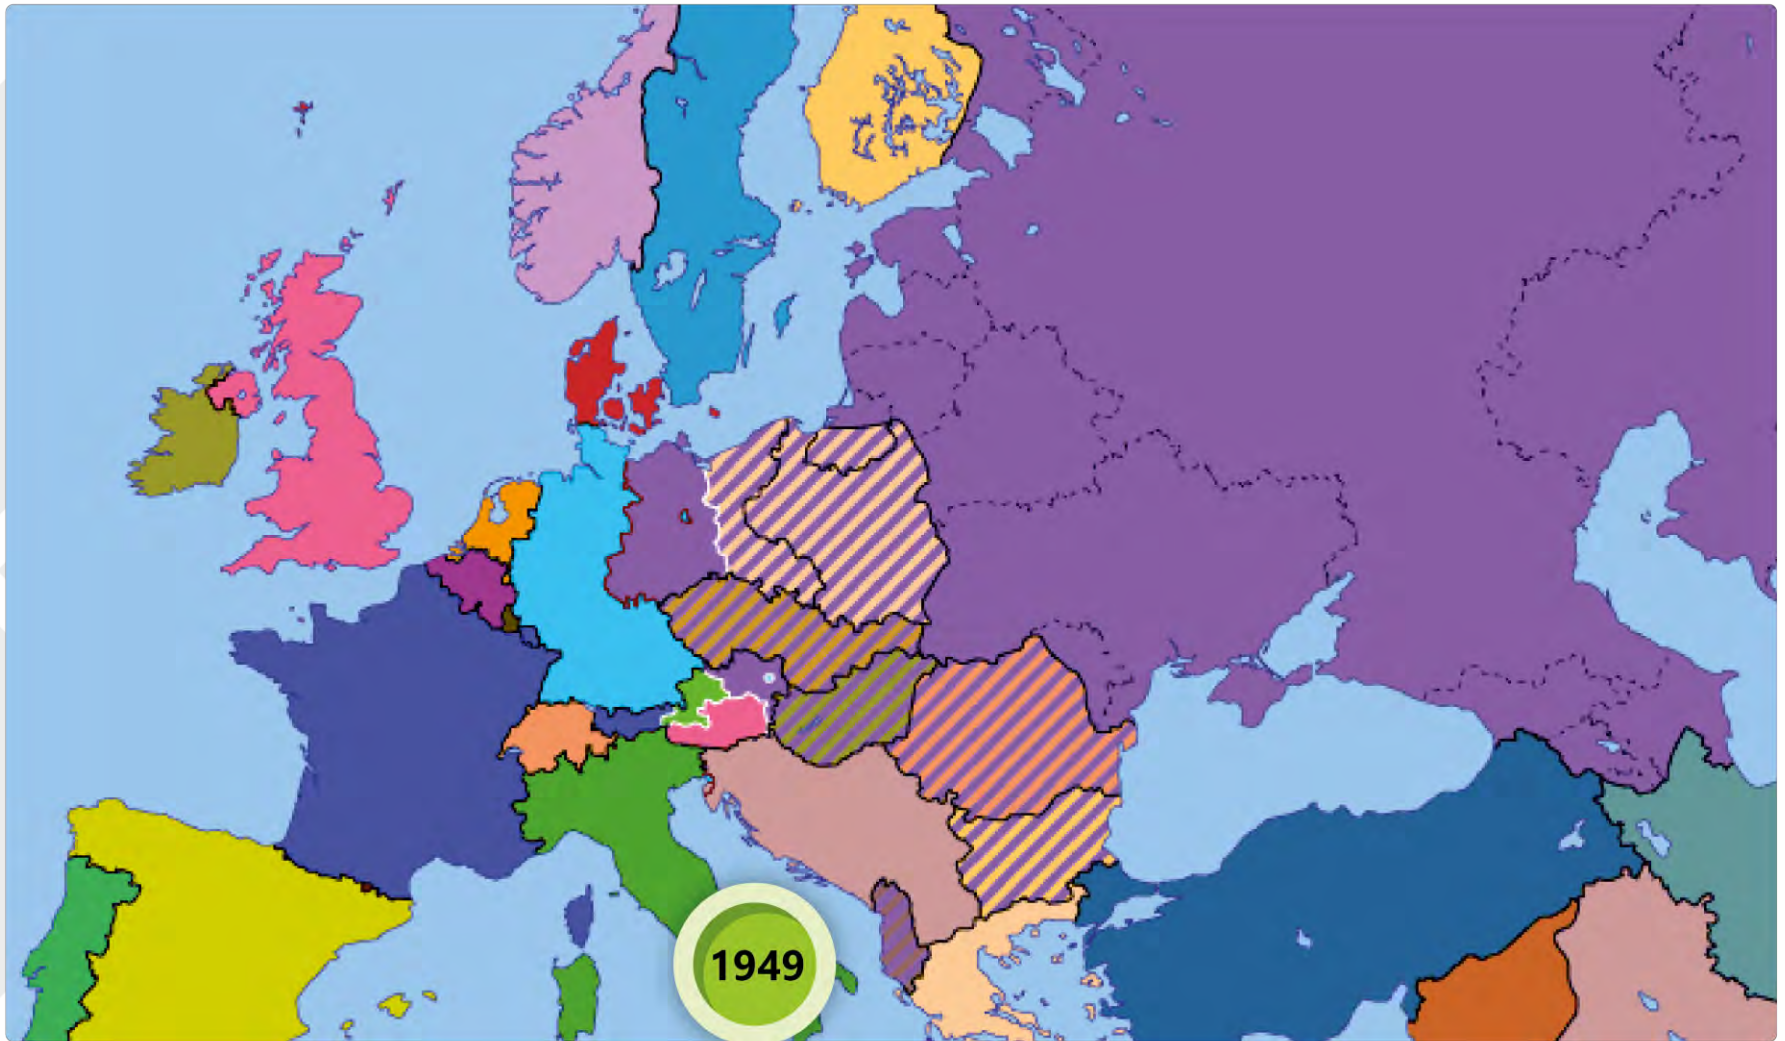

ABS Excursion, 2018

Cross-border cooperation around Hungary since 1989

*Photo: A West German man uses a hammer and chisel to chip off a piece of the Berlin Wall as a souvenir in November 1989. DoD photo
<http://archive.defense.gov/news/newsarticle.aspx?id=56561>*

source: <http://omniatlas.com/maps/europe/18300614/>

source: <http://omniatlas.com/maps/europe/18300614/>

source: <http://omniatlas.com/maps/europe/18300614/>

source: <http://omniatlas.com/maps/europe/18300614/>

source: <http://omniatlas.com/maps/europe/18300614/>

source: <http://omniatlas.com/maps/europe/18300614/>

CESCI | IMPACTS OF EU ACCESSION TO BORDER TRAFFIC (2004-2013)

2. Cross-border cooperation around Hungary