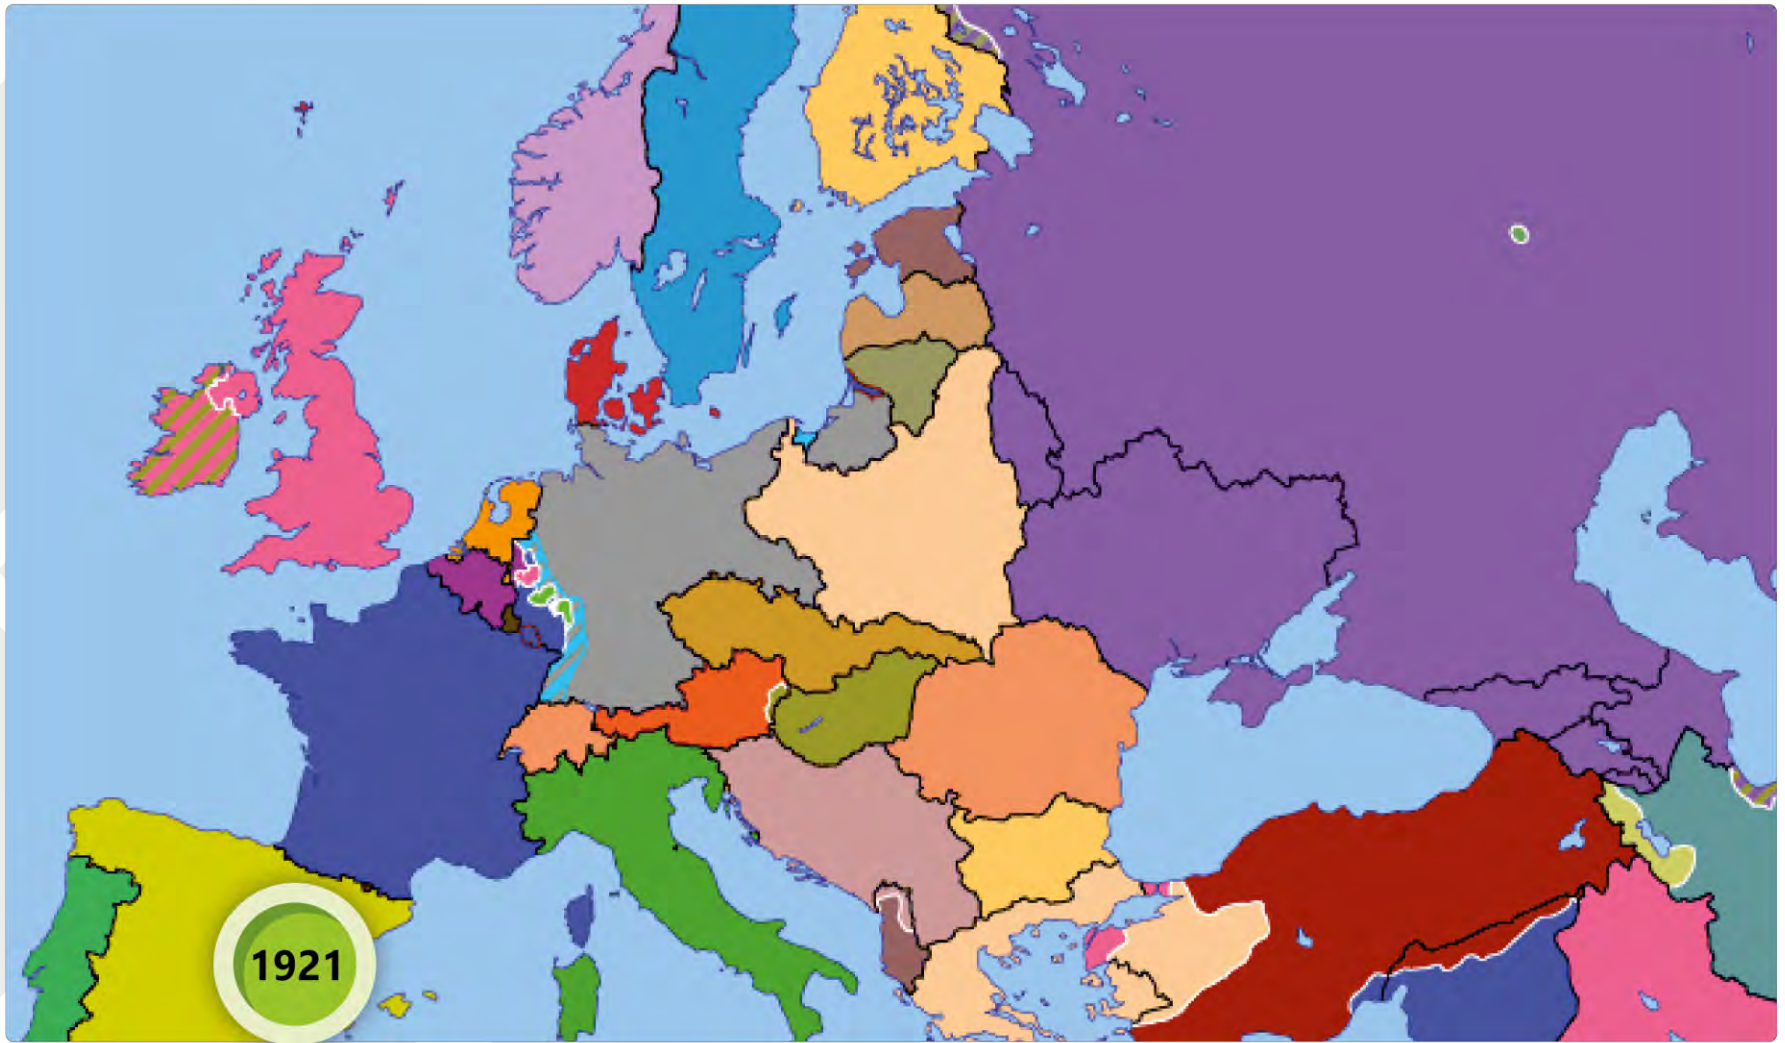

ABS Excursion, 2018

Cross-border cooperation around Hungary since 1989

*Photo: A West German man uses a hammer and chisel to chip off a piece of the Berlin Wall as a souvenir in November 1989. DoD photo
<http://archive.defense.gov/news/newsarticle.aspx?id=56561>*

1406 Budapest, Pf. 7.

www.cesci-net.eu

cesci@cesci-net.eu

1. General overview of the Hungarian borders
2. Cross-border cooperation around Hungary
3. Brief introduction of CESCI

1. General overview of the Hungarian borders

source: <http://omniatlas.com/maps/europe/18300614/>

source: <http://omniatlas.com/maps/europe/18300614/>

source: <http://omniatlas.com/maps/europe/18300614/>

source: <http://omniatlas.com/maps/europe/18300614/>