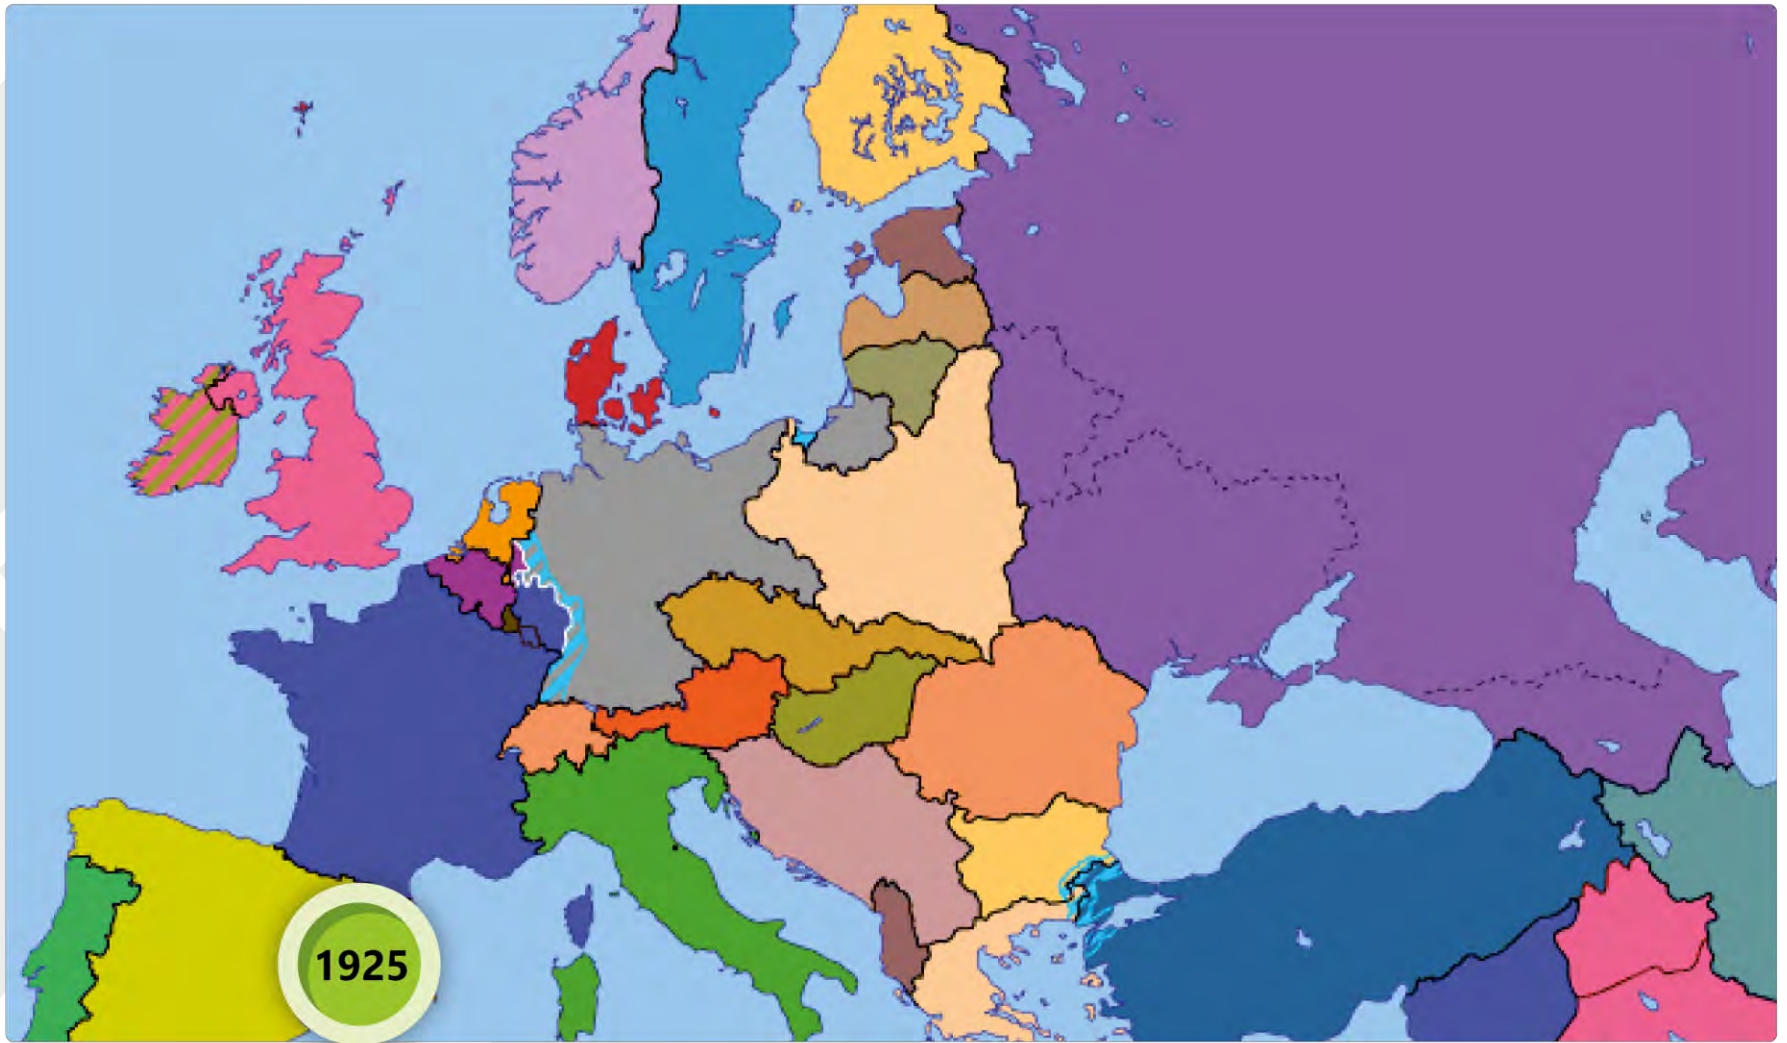

ABS Excursion, 2018

Cross-border cooperation around Hungary since 1989

*Photo: A West German man uses a hammer and chisel to chip off a piece of the Berlin Wall as a souvenir in November 1989. DoD photo
<http://archive.defense.gov/news/newsarticle.aspx?id=56561>*

1406 Budapest, Pf. 7.

www.cesci-net.eu

cesci@cesci-net.eu

1. General overview of the Hungarian borders
2. Cross-border cooperation around Hungary
3. Brief introduction of CESCI

1. General overview of the Hungarian borders

source: <http://omniatlas.com/maps/europe/18300614/>

source: <http://omniatlas.com/maps/europe/18300614/>

source: <http://omniatlas.com/maps/europe/18300614/>

source: <http://omniatlas.com/maps/europe/18300614/>