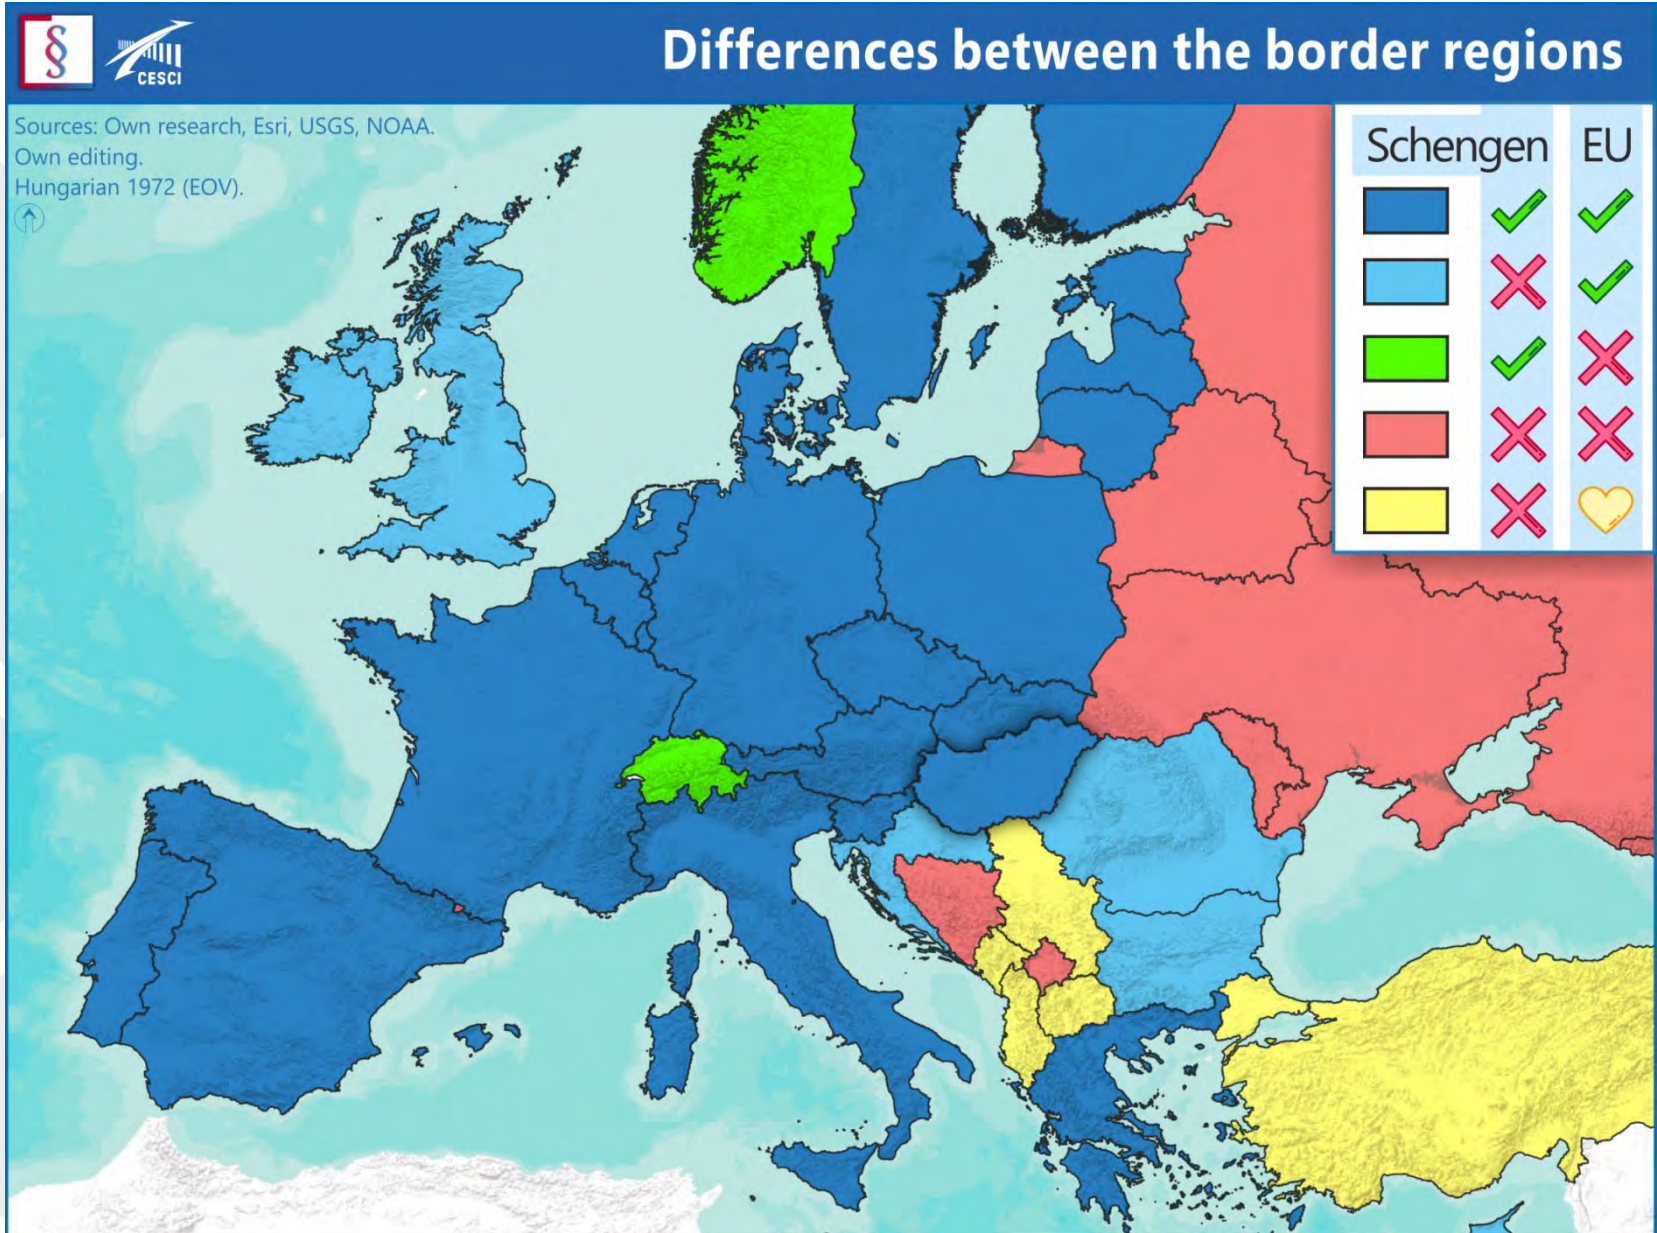

ABS Excursion, 2018

Cross-border cooperation around Hungary since 1989

*Photo: A West German man uses a hammer and chisel to chip off a piece of the Berlin Wall as a souvenir in November 1989. DoD photo
<http://archive.defense.gov/news/newsarticle.aspx?id=56561>*

source: <http://omniatlas.com/maps/europe/18300614/>

source: <http://omniatlas.com/maps/europe/18300614/>

source: <http://omniatlas.com/maps/europe/18300614/>

source: <http://omniatlas.com/maps/europe/18300614/>

source: <http://omniatlas.com/maps/europe/18300614/>

source: <http://omniatlas.com/maps/europe/18300614/>

CESCI | IMPACTS OF EU ACCESSION TO BORDER TRAFFIC (2004-2013)

2. Cross-border cooperation around Hungary