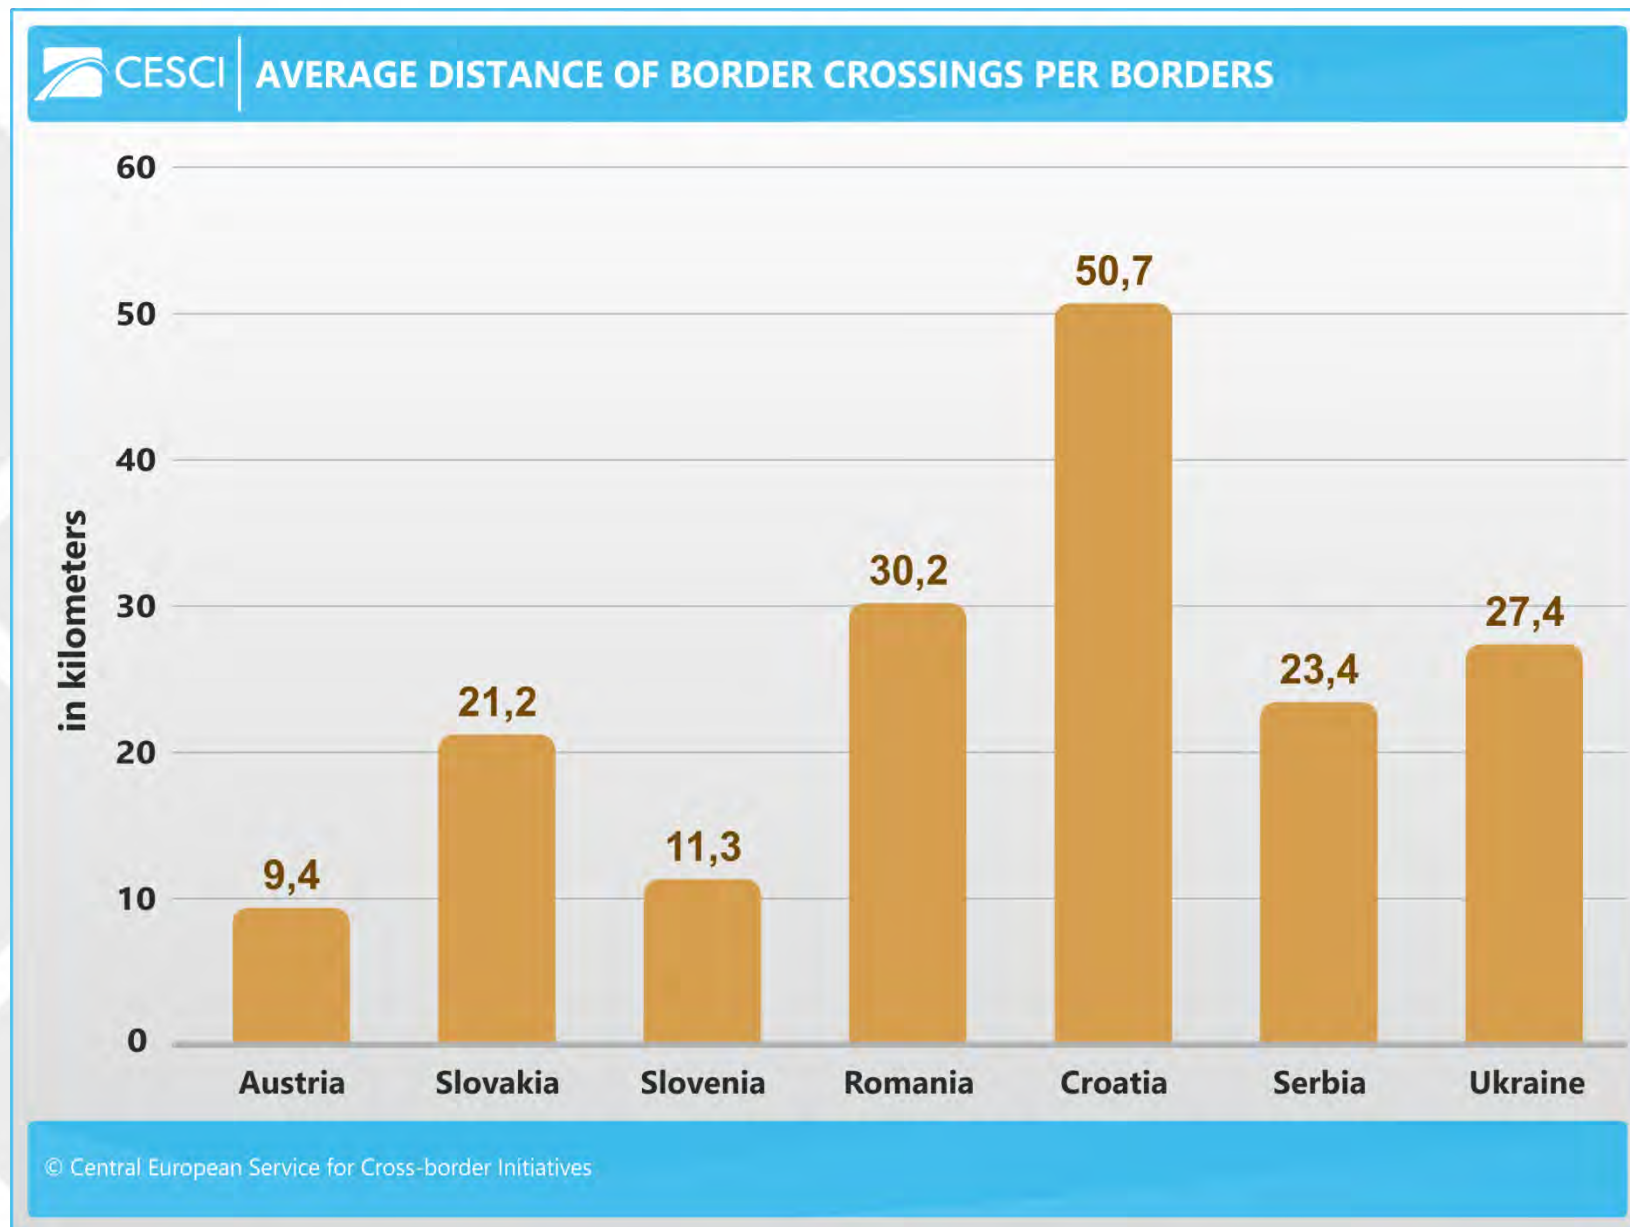

source: <http://omniatlas.com/maps/europe/18300614/>

source: <http://omniatlas.com/maps/europe/18300614/>

CESCI | IMPACTS OF EU ACCESSION TO BORDER TRAFFIC (2004-2013)

2. Cross-border cooperation around Hungary