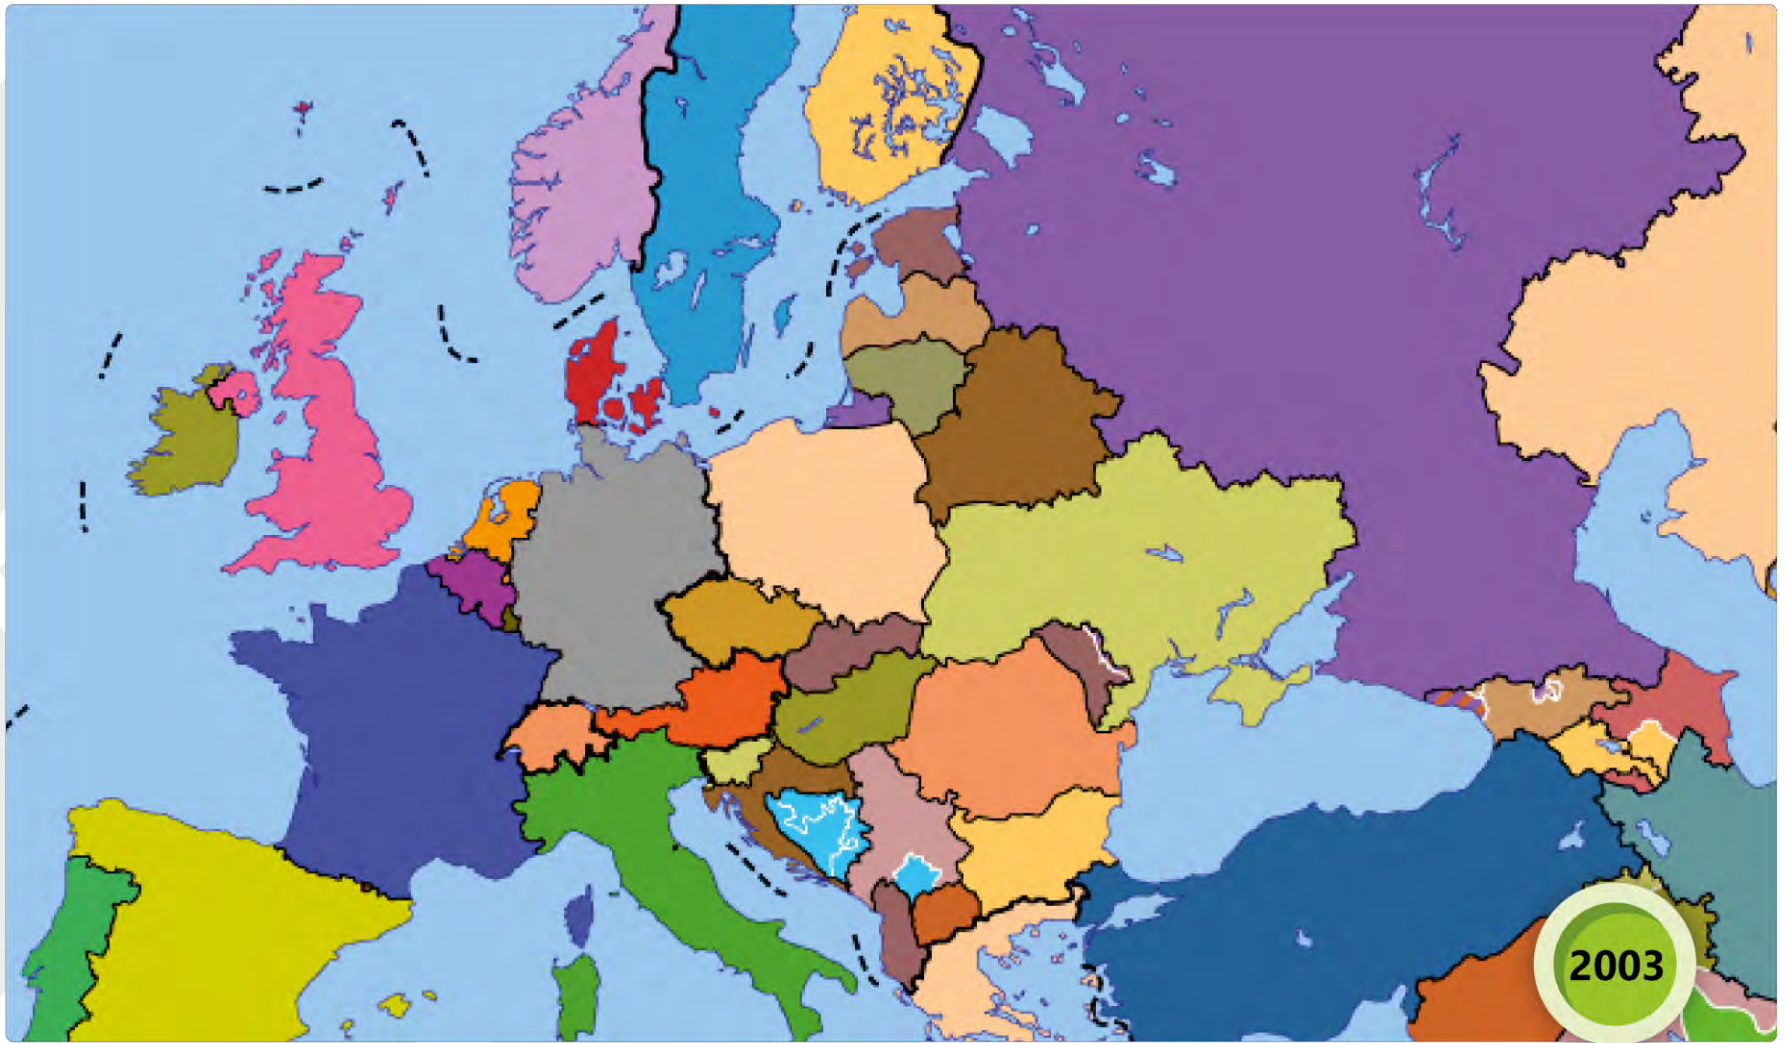

ABS Excursion, 2018

Cross-border cooperation around Hungary since 1989

*Photo: A West German man uses a hammer and chisel to chip off a piece of the Berlin Wall as a souvenir in November 1989. DoD photo
<http://archive.defense.gov/news/newsarticle.aspx?id=56561>*

source: <http://omniatlas.com/maps/europe/18300614/>

source: <http://omniatlas.com/maps/europe/18300614/>

source: <http://omniatlas.com/maps/europe/18300614/>

source: <http://omniatlas.com/maps/europe/18300614/>

source: <http://omniatlas.com/maps/europe/18300614/>

source: <http://omniatlas.com/maps/europe/18300614/>

CESCI | IMPACTS OF EU ACCESSION TO BORDER TRAFFIC (2004-2013)

2. Cross-border cooperation around Hungary