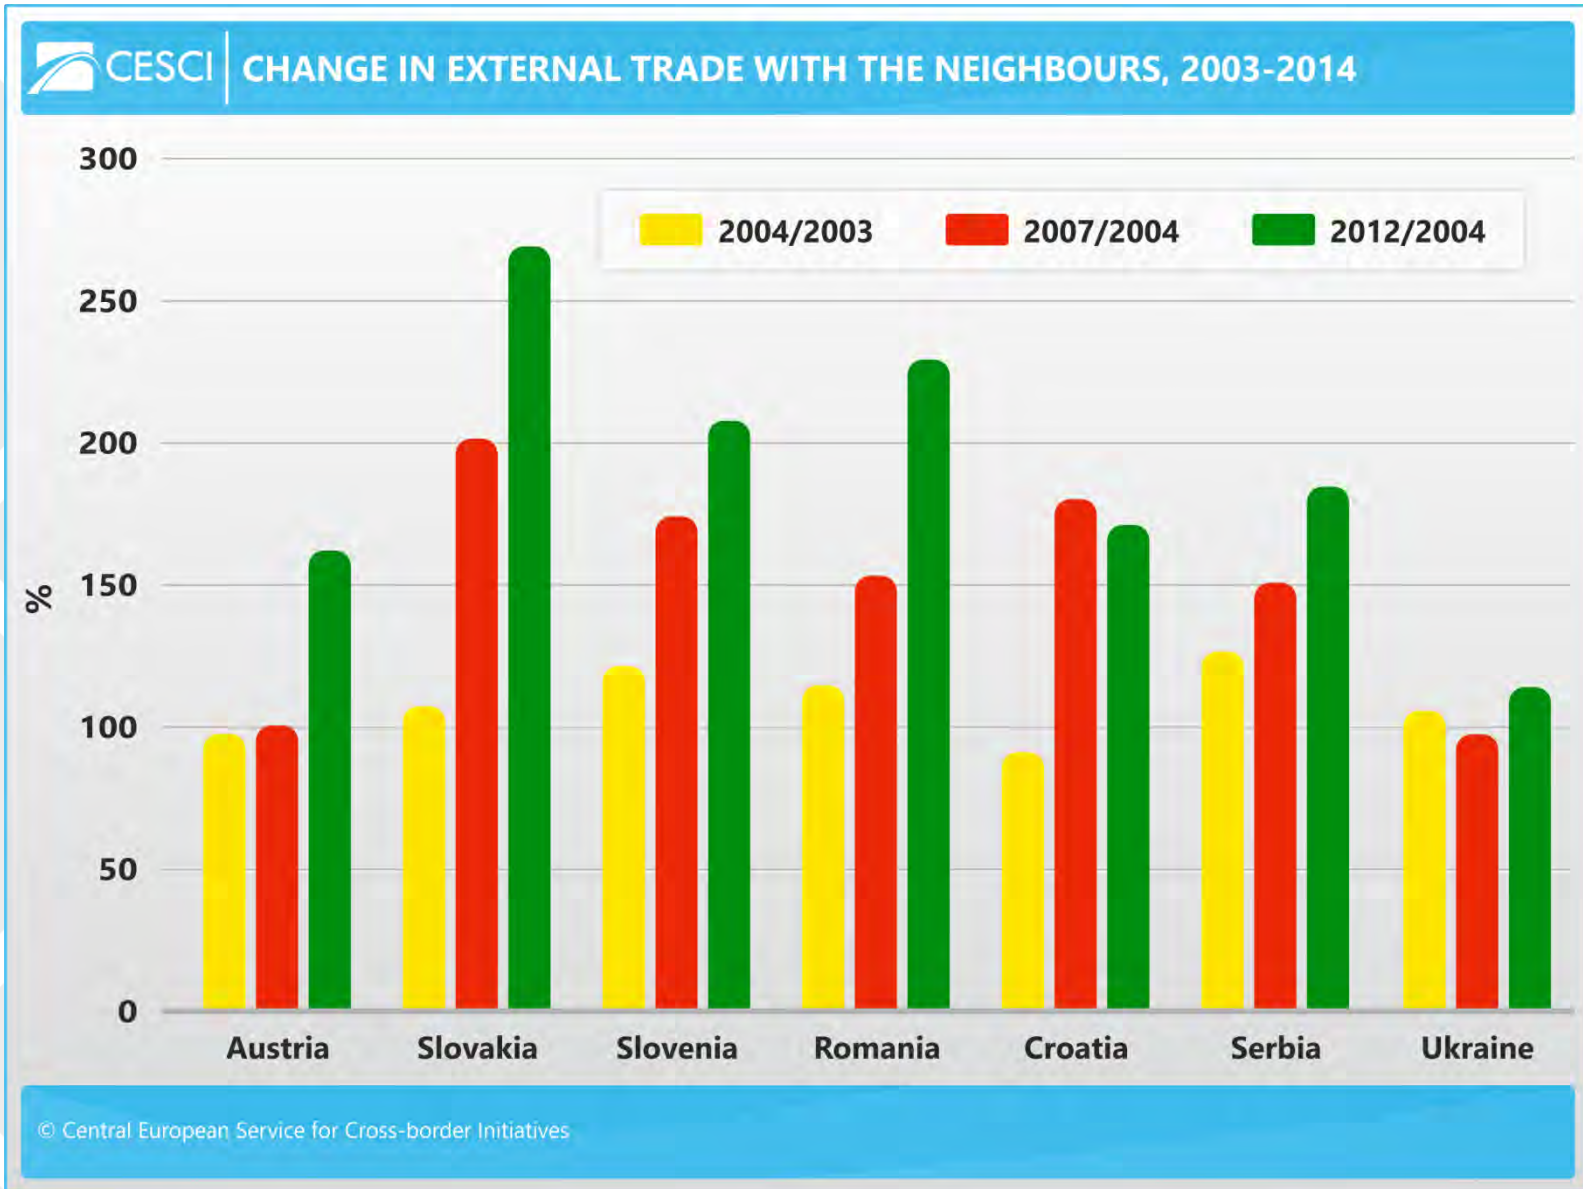

source: <http://omniatlas.com/maps/europe/18300614/>

source: <http://omniatlas.com/maps/europe/18300614/>

CESCI | IMPACTS OF EU ACCESSION TO BORDER TRAFFIC (2004-2013)

2. Cross-border cooperation around Hungary