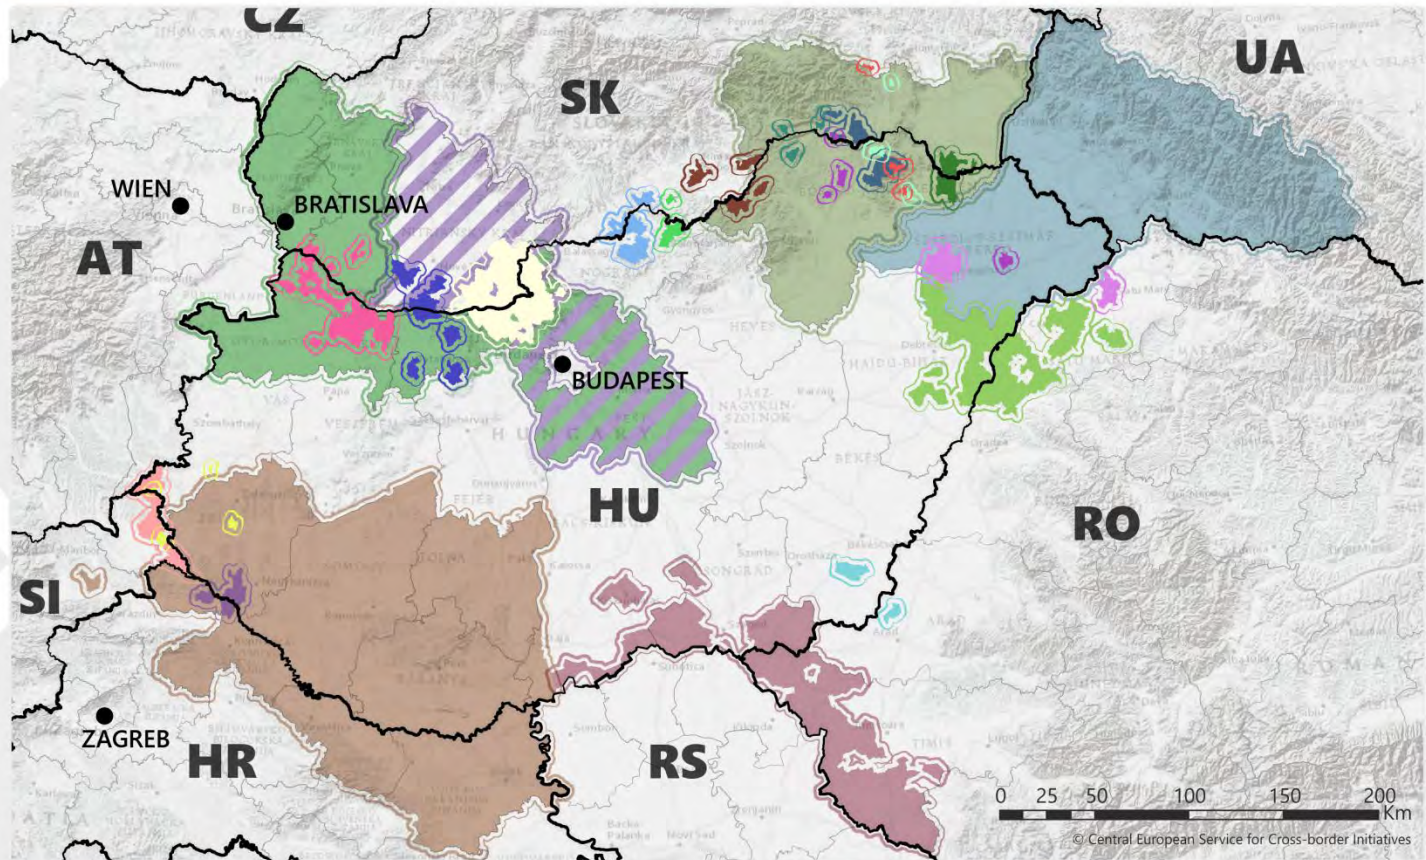

source: <http://omniatlas.com/maps/europe/18300614/>

source: <http://omniatlas.com/maps/europe/18300614/>

CESCI | IMPACTS OF EU ACCESSION TO BORDER TRAFFIC (2004-2013)

2. Cross-border cooperation around Hungary

- Town-twinning
- Development partnerships
- Joint Chambers
- Írott-kő / Geschriebenstein Nature Park,
Novohrad-Nógrád geopark (UNESCO),
Fertő / Neusiedlersee Cultural Landscape
(UNESCO), Aggtelek-Kras Caves (UNESCO)

Institutionalised cooperation (Euroregions and EGTCs)

CESCI

INSTITUTIONALISED CROSS-BORDER COOPERATION AROUND HUNGARY

HU-SK BORDER

ABAÚJ-ABAÚJBAN EGTC

Arrabona EGTC

BODROGKÖZI EGTC

Ister-Granum EGTC

Ipöly-völgye EGTC

Karst-Bodva EGTC

Novohrad – Nógrád EGTC

Pons-Danubii EGTC

PONTIBUS EGTC

Rába-Danube-Váh EGTC

Sajó - Rima/Slaná - Rimava EGTC

Svinka EGTC