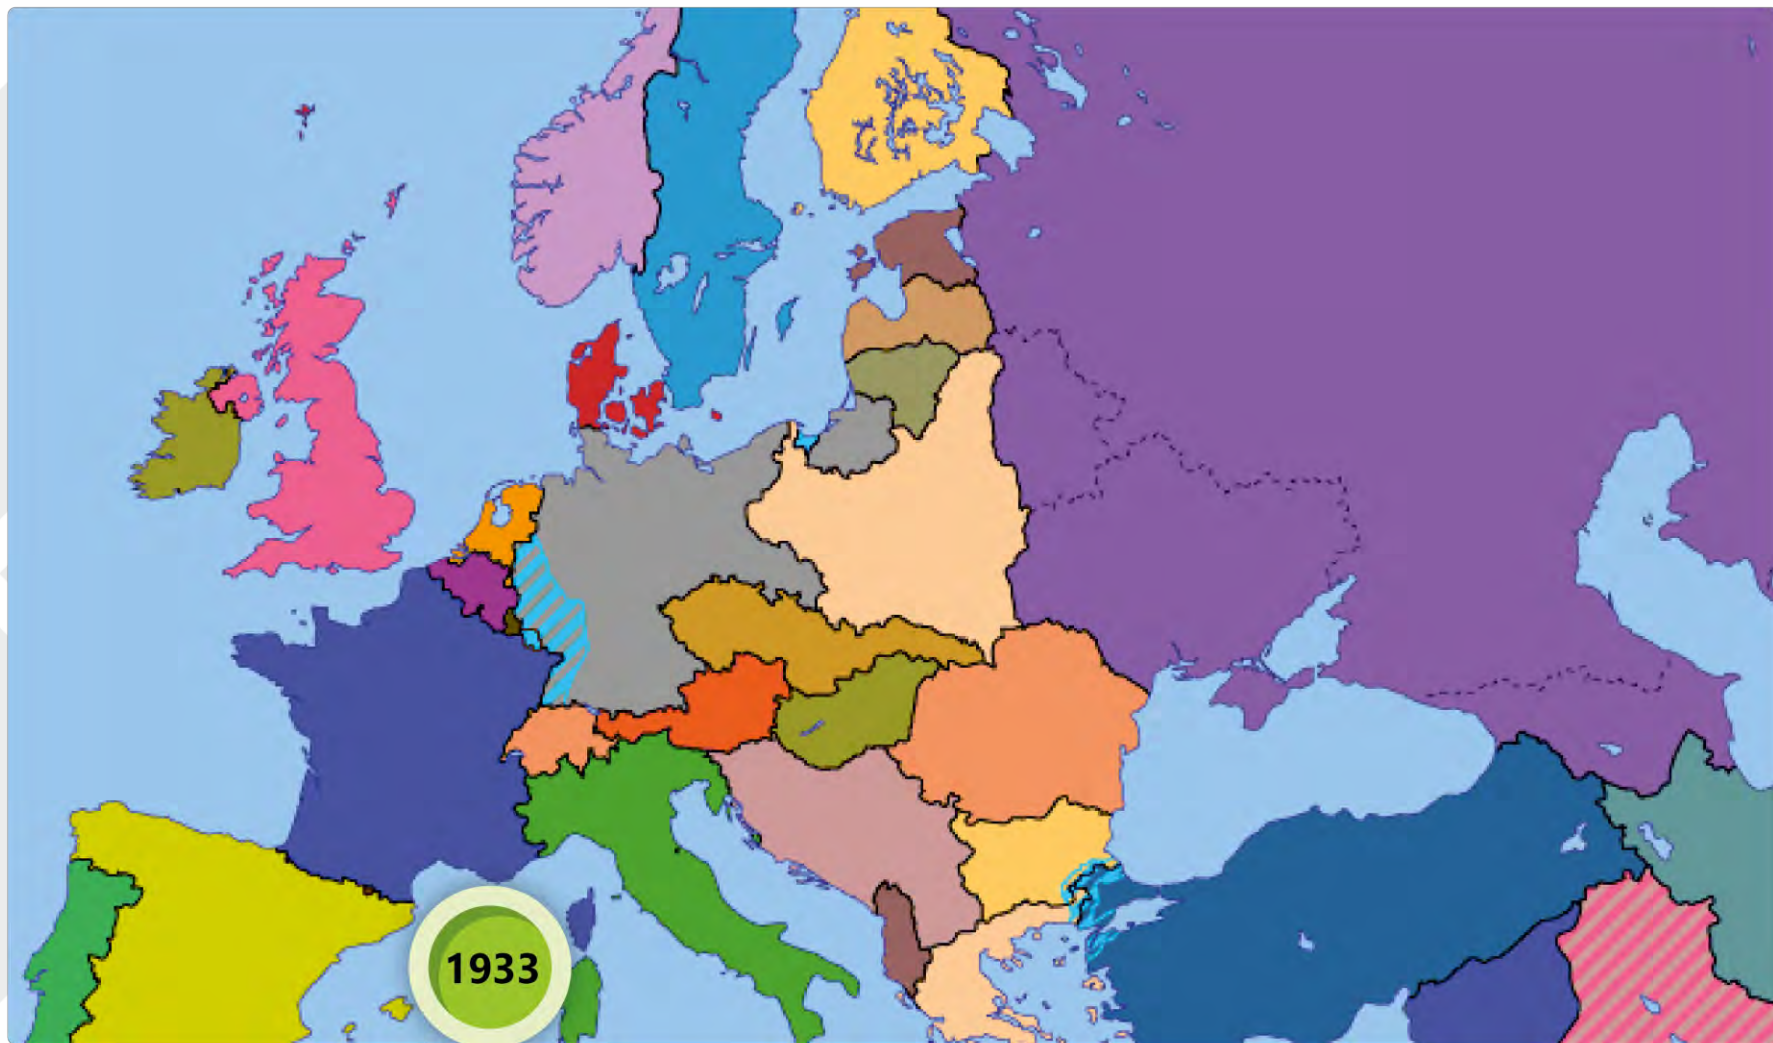

ABS Excursion, 2018

Cross-border cooperation around Hungary since 1989

*Photo: A West German man uses a hammer and chisel to chip off a piece of the Berlin Wall as a souvenir in November 1989. DoD photo
<http://archive.defense.gov/news/newsarticle.aspx?id=56561>*

source: <http://omniatlas.com/maps/europe/18300614/>

source: <http://omniatlas.com/maps/europe/18300614/>

source: <http://omniatlas.com/maps/europe/18300614/>

source: <http://omniatlas.com/maps/europe/18300614/>

source: <http://omniatlas.com/maps/europe/18300614/>

source: <http://omniatlas.com/maps/europe/18300614/>

CESCI | IMPACTS OF EU ACCESSION TO BORDER TRAFFIC (2004-2013)

2. Cross-border cooperation around Hungary