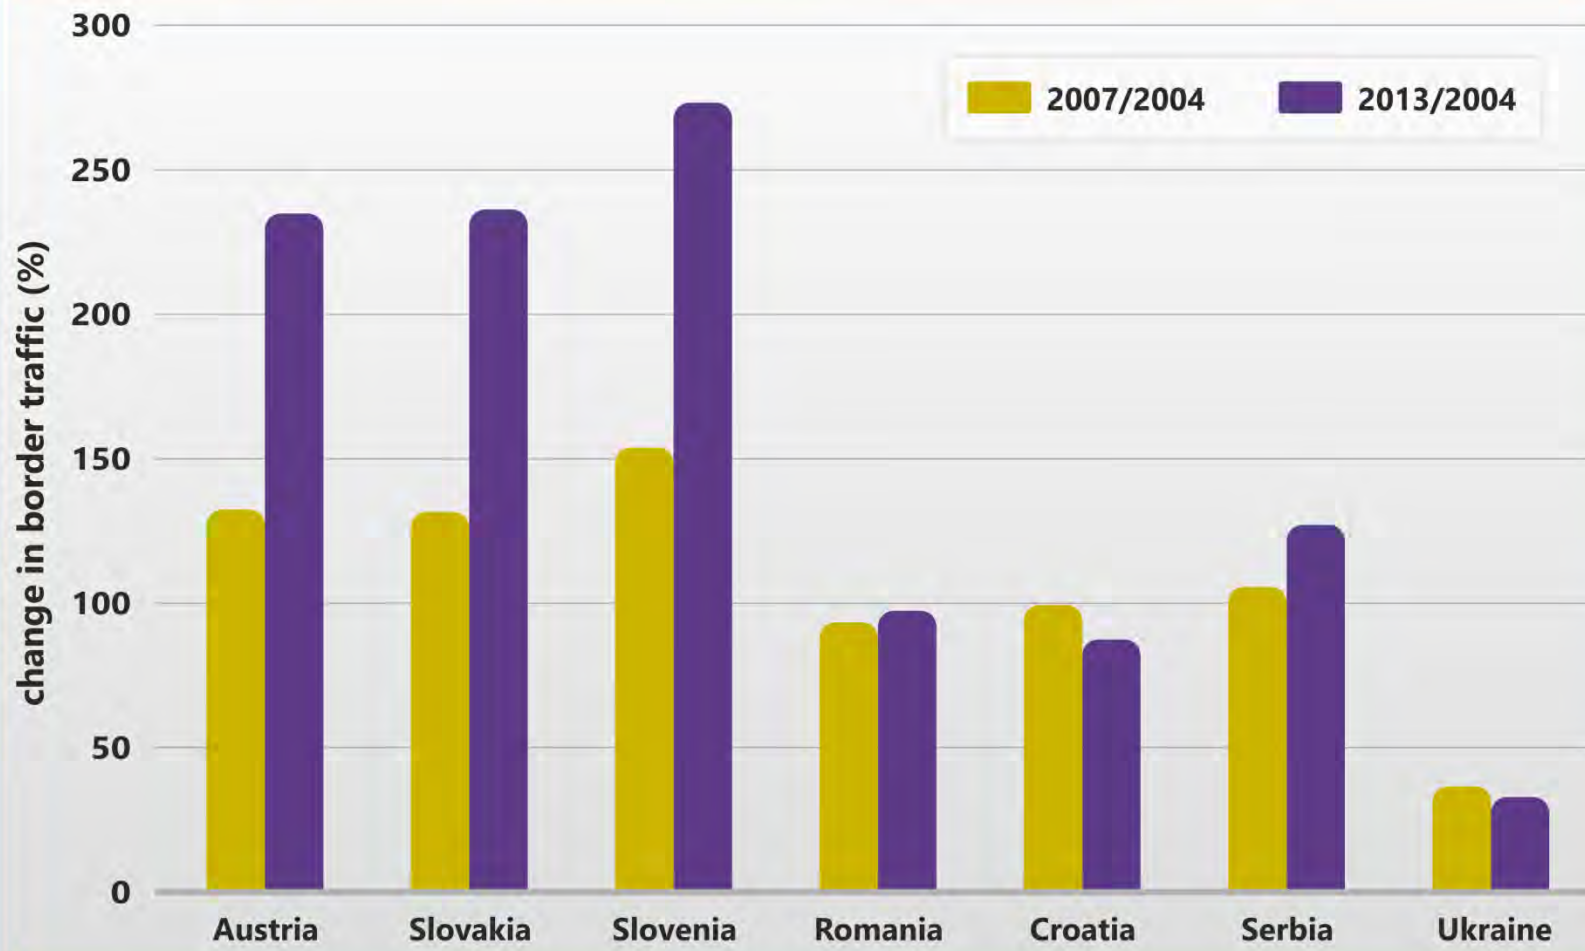

source: <http://omniatlas.com/maps/europe/18300614/>

source: <http://omniatlas.com/maps/europe/18300614/>

CESCI | IMPACTS OF EU ACCESSION TO BORDER TRAFFIC (2004-2013)

2. Cross-border cooperation around Hungary