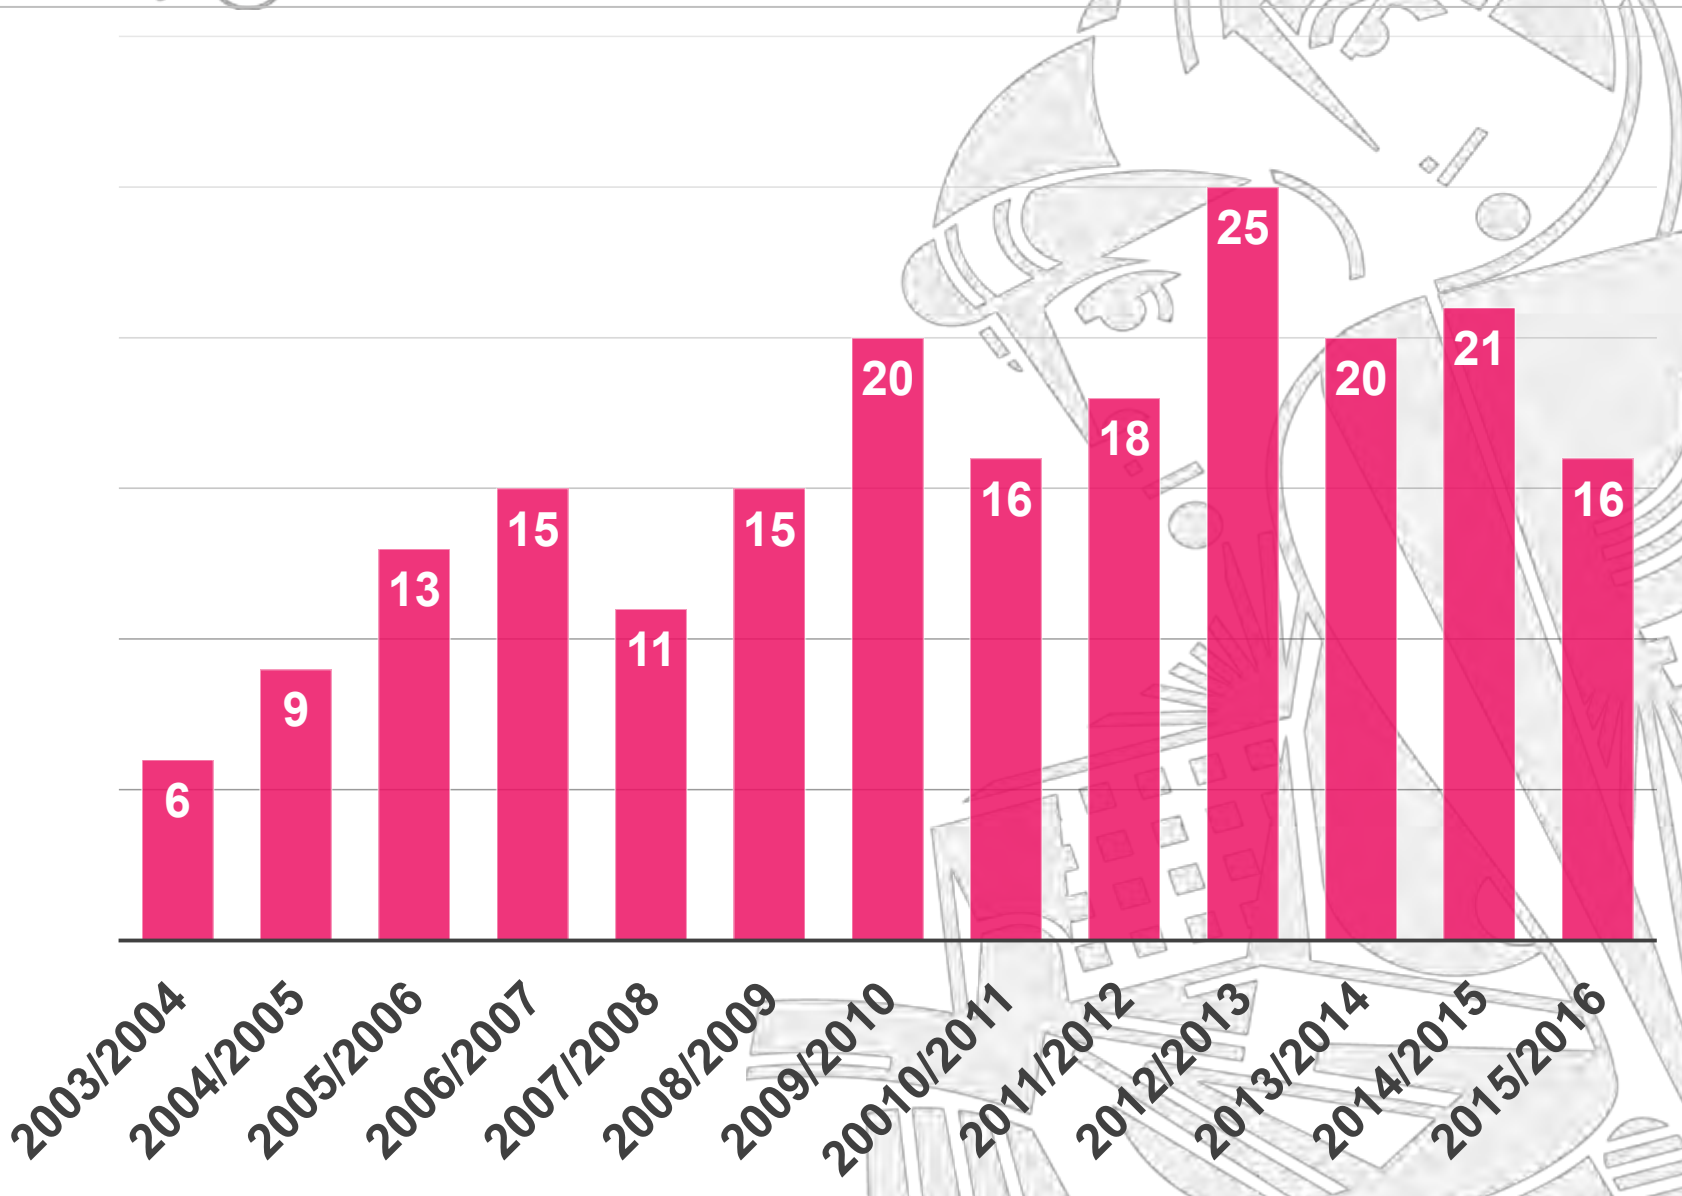

Number of national and international projects

Intercompany Training Centre

ŠOLSKI CENTER VELENJE
mavrica znanja od 1958

MEDPODJETNIŠKI
IZOBRAŽEVALNI CENTER

MIC: Energy Polygon, Laboratories, Workshops and other Learning and Conference Facilities