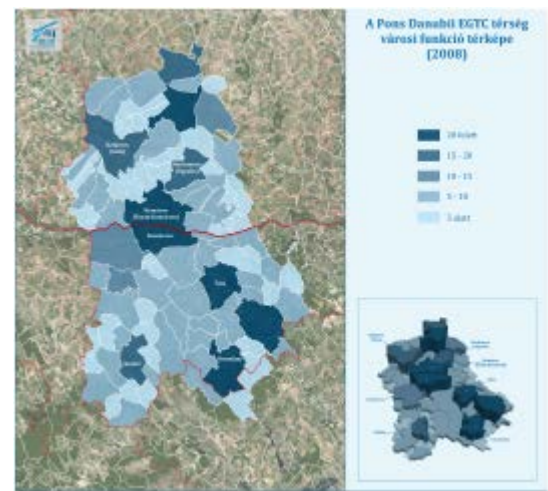

PROPO
FOR THE ESTABLISHMENT

Propo
for the establish
of the CETC

OLM (Federal Republic of Germany)
BUDAPEST (Republic of Hungary)
WIEN (Republic of Austria)

KÉZIRÓNY AZ EGTC

**STRATEGICKÝ PRO
CEZHRANIČNEJ SP
KOMÁRŇANSKO-OS**

Határán Átívelő Kezde
Central European 5
Buc

Budapest, 2010. október 27.

2. generáció, helyi termelési energiák, fenntartható fejlődés
Izvoje regionalna agencija, Szlovákia
cezarovskaja intencija (Bulgaria), Central European
energia Fórum (Gumaria 2010)

FRDC

A HATÁRON ÁTÍVELŐ
EGYÜTTMŰKÖDÉSEK ÚJ GENERÁCIÓJA
JÓ GYAKORLATOK BEMUTATÁSA A
MAGYAR-SZLOVÁK HATÁR-MENTÉRBŐL

KÉSZÍTETTEK:
A CESCO MUNKATÁRSÁVAL 2011

A GYÖRMEK PÉCSI ÁLL. TUDOMÁNYI HÍZMŰVELŐ INTÉZMÉNY
Munkatárs: Jánosné Horváth Péter, Eggenstein, Németország