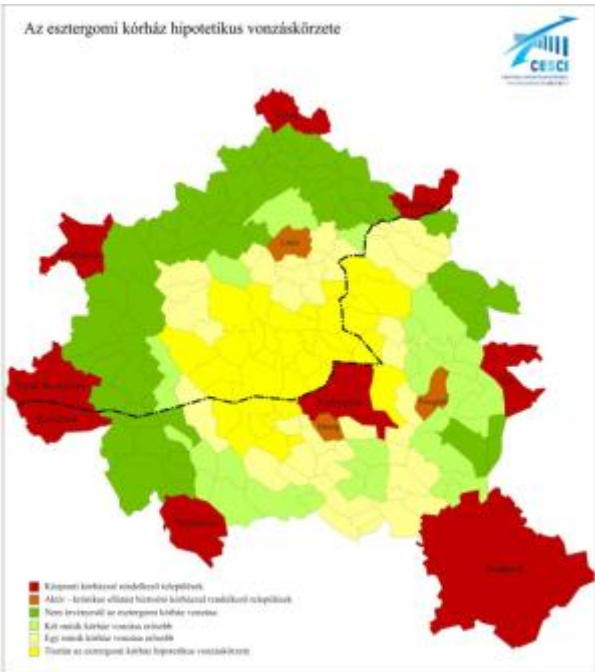

Készítette:
Határon Átnyúló
Kezdeményezések Közép-
európai Segítő Szolgálat
1047 Budapest
Teréz körút 13.
www.cesci-net.eu

**A CЕСCI
hozzászólása a
Semmelweis
Terv
vitairatához**