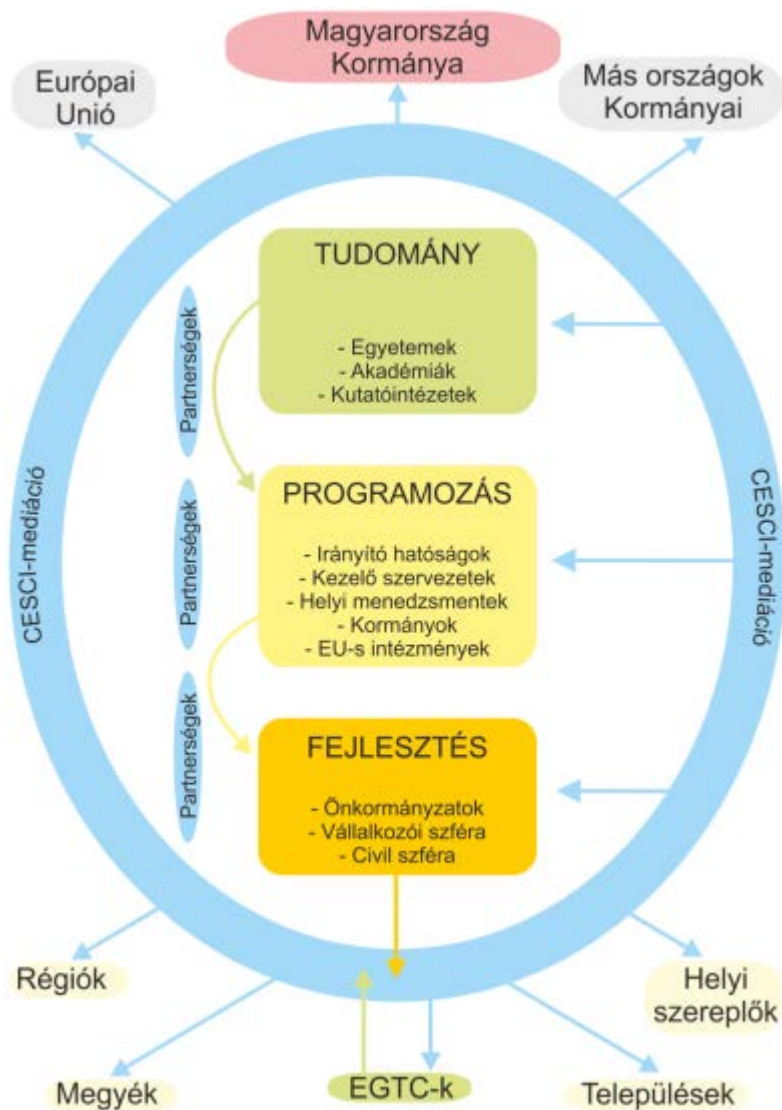

The image shows a close-up of a wooden wall made of horizontal planks. On the left, there is a window with a green frame and a white surround. To the right of the window, there is a hole in the wood with some white material protruding from it. The text 'A CESCO és a Budapest Platform' is overlaid on the right side of the image.

# A CESCI rövid bemutatása

## 2009: a CESCOI alapítása

# A CESCOI pozícionálása