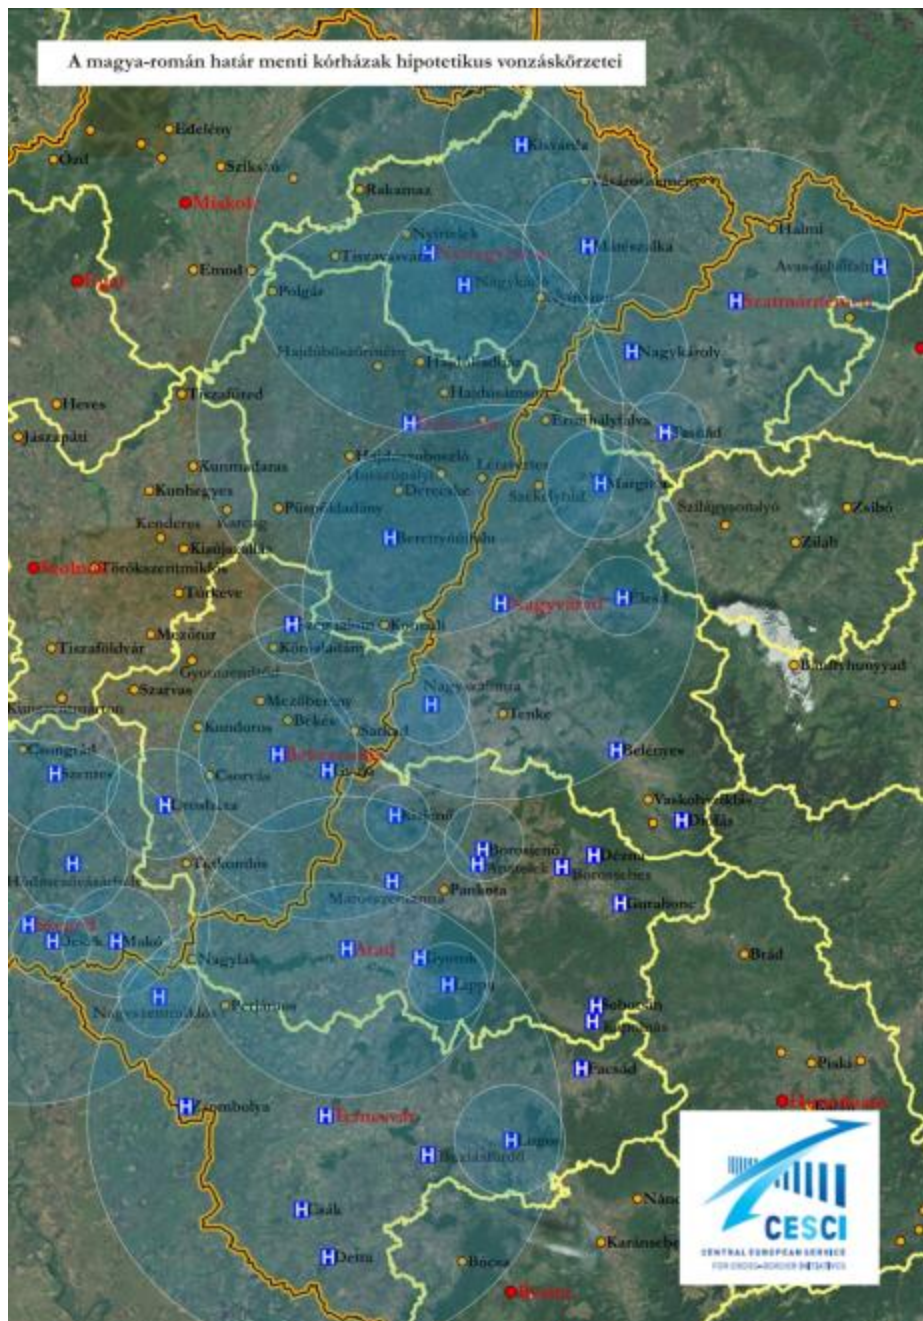

Készítette:
Határon Átnyúló
Kezdeményezések Közép-
európai Segítő Szolgálat
1047 Budapest
Teréz körút 13.
www.cesci-net.eu

**A CЕСCI
hozzászólása a
Semmelweis
Terv
vitairatához**