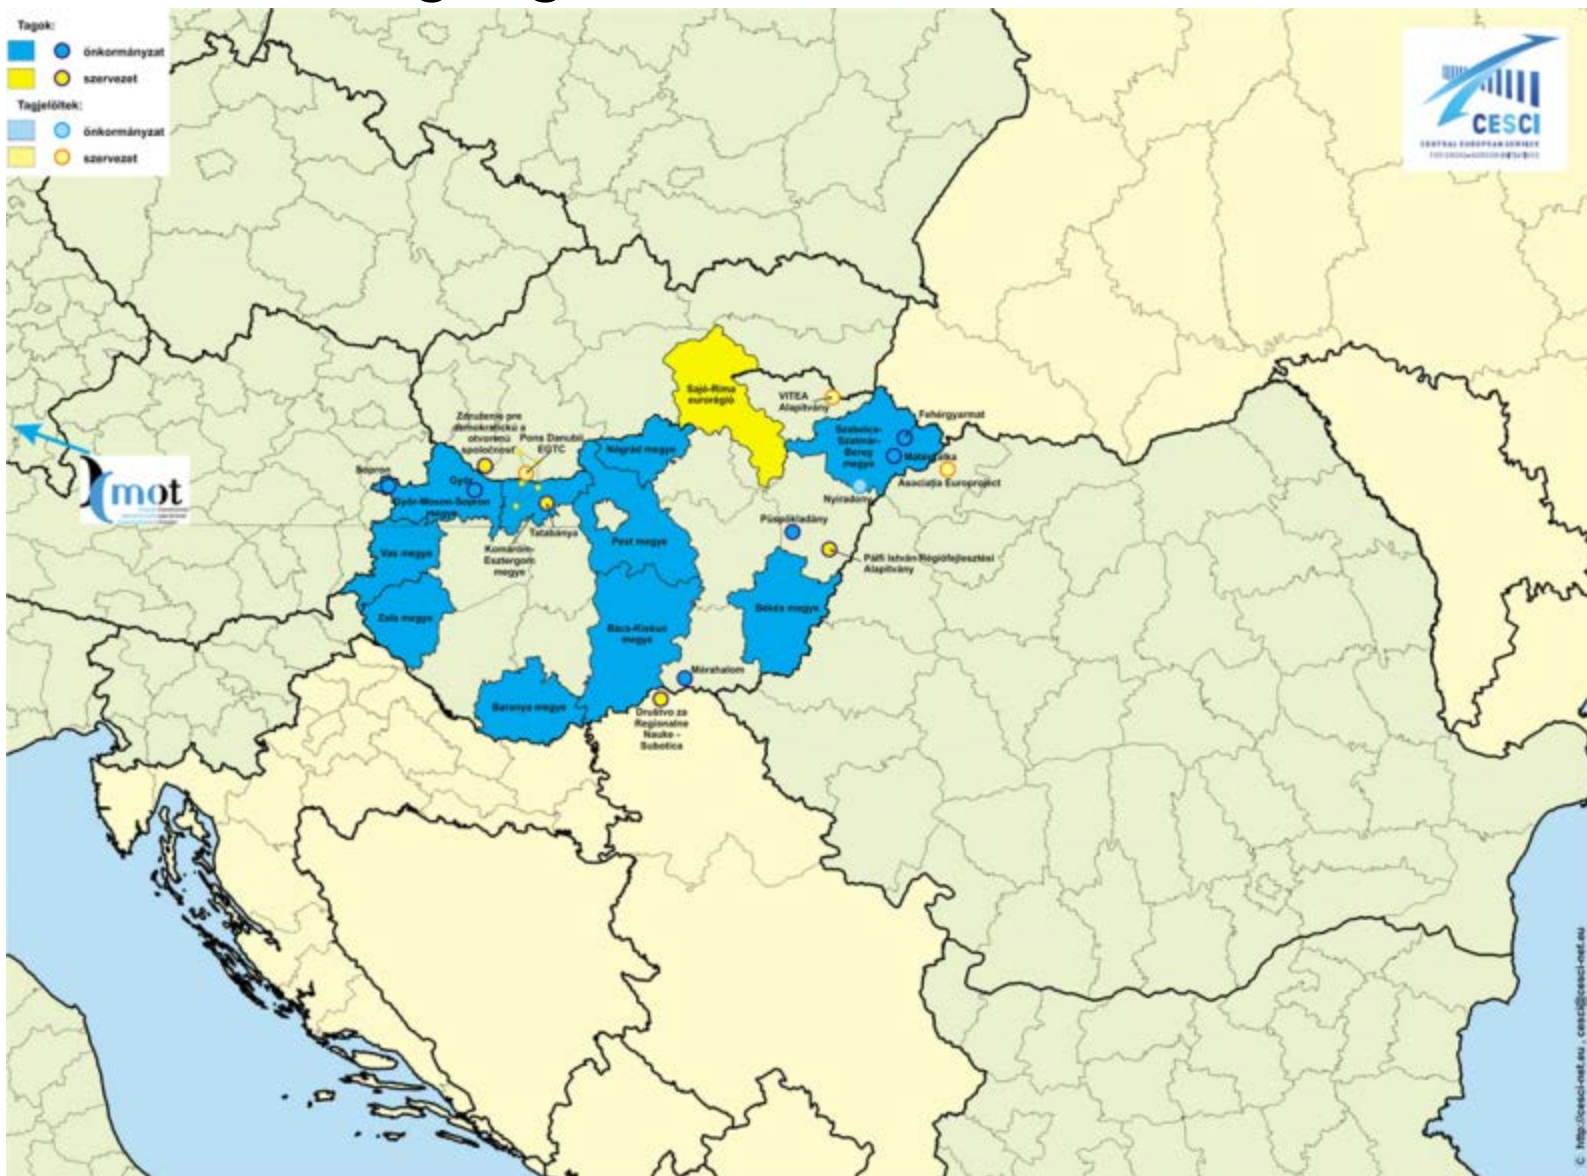

A Cesci tagsága